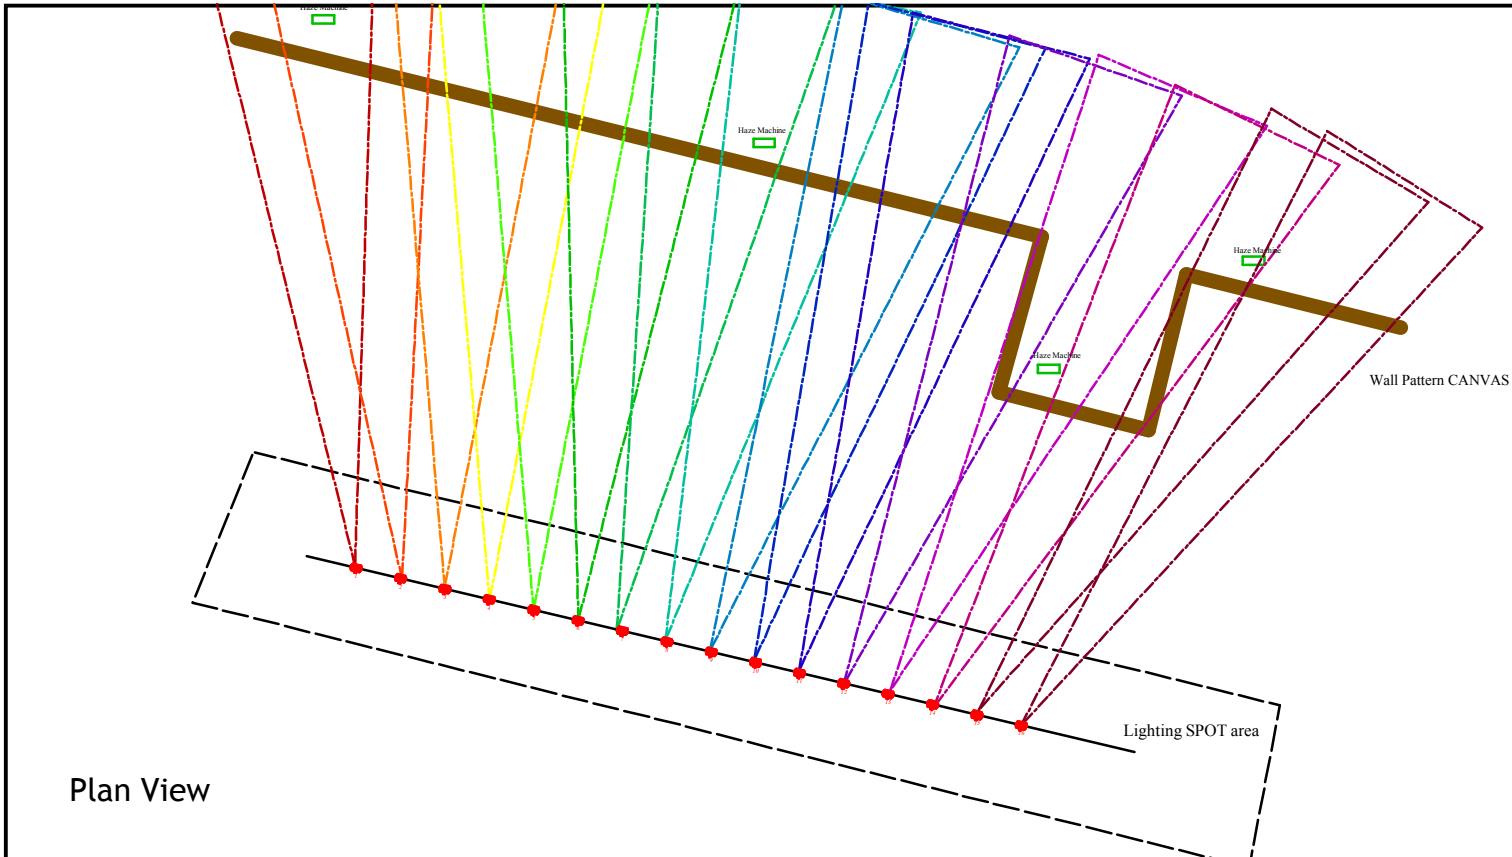

Geo position

Fixture address set-up

Plan View

**Legend**

Symbol	Name	Count	Wattage
	MEGAPOINTE	16	400

**NOTES**

- Atmosphere machines USR
- All fixtures to have safety chains
- Opto splitters to be supplied where necessary
- termination on all DMX
- rigging safety gear to be supplied by house

**Wall Pattern Phenomena**

Artist :	Ezequiel Nobili
Art curator :	Carlos Torrijos
Venue:	Muralla Medieval
Producer:	UMBRA Light Festival
Date and Place:	2019 Feb - Vitoria Gasteiz

Show Credits

Show Credits