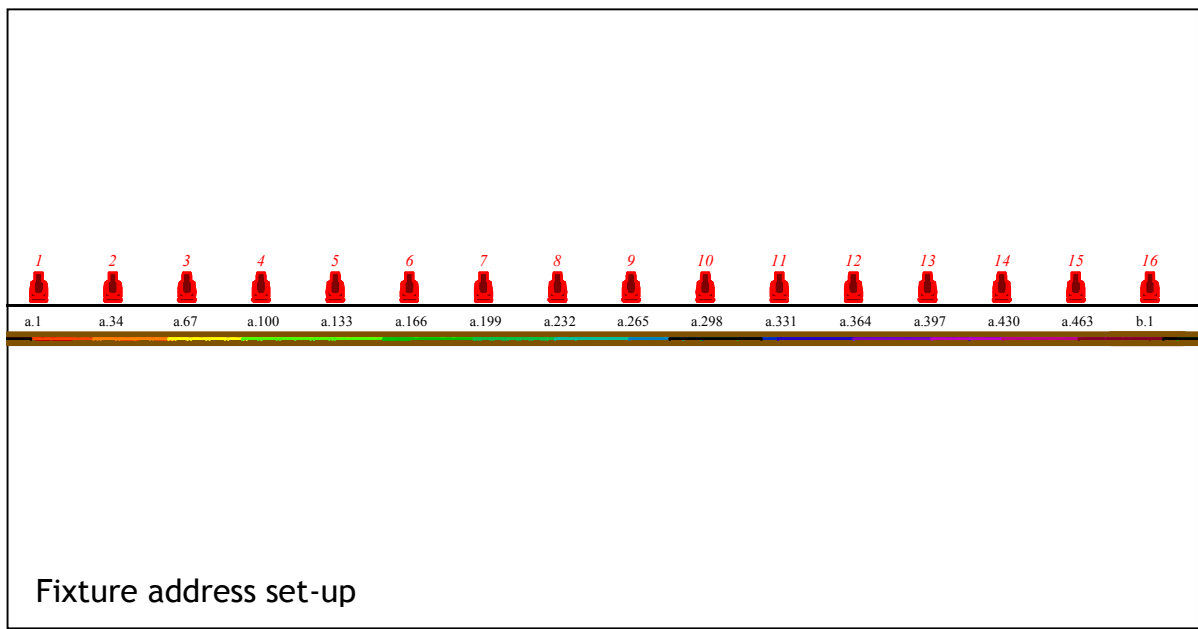

Geo position

Fixture address set-up

Plan View

**Legend**

Symbol	Name	Count	Wattage
	MEGAPOINTE	16	400

**NOTES**

- Atmosphere machines USR
- All fixtures to have safety chains
- Opto splitters to be supplied where necessary
- termination on all DMX
- rigging safety gear to be supplied by house

**Wall Pattern Phenomena**

Artist :	Ezequiel Nobili
Art curator :	Carlos Torrijos
Venue:	Muralla Medieval
Producer:	UMBRA Light Festival
Date and Place:	2019 Feb - Vitoria Gasteiz

Show Credits

Show Credits